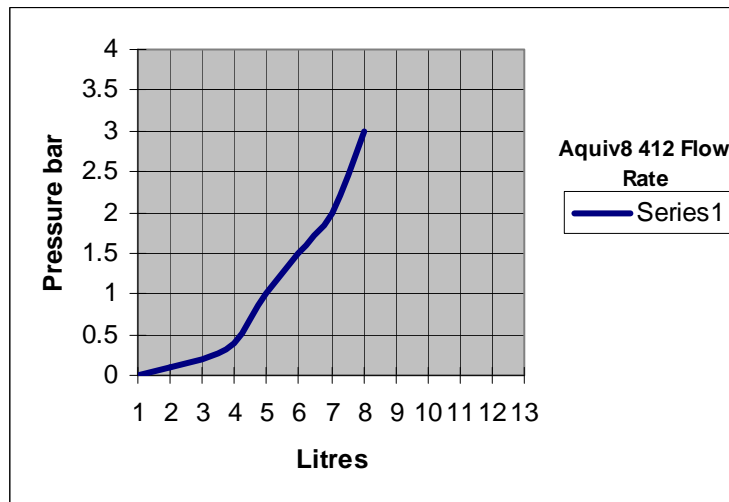

Uniclass L725111	EPIC G611
CI/SB (74.26)	X

Aquiv8 412 Water Saving Shower

DATA

Maximum Temperature	80°c
Minimum Pressure	1.0 bar
Maximum Pressure	12.0 bar
Connections Male	½” BSP
Adjustable Flow rate	4-8 Litres per minute
Weight	75 g
Length	22 cm
Width (Face)	6.5 cm

MATERIALS

Body Shock Proof ABS Plastic

APPLICATION

Our water saving showerheads conform to the highest standards and are designed for use in a wide range of applications. Flow rates can be adjusted to suit bespoke requirements. 412units particularly suit residential applications that require functionality combined with good looks. **Units not suitable for use with low pressure gravity fed system**

ORDER NUMBER

412 Chrome Finish

- Can cut water & energy bills by up to 50% with no loss of performance.
- Anti Scale
- No Moving Parts to Replace
- Robust & Reliable
- 3 year Guarantee
- Approved on Governments Water Technology List as water saving