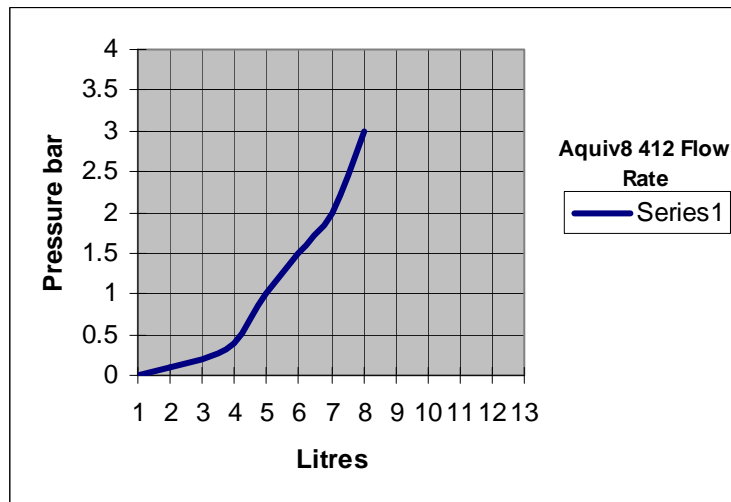

Uniclass L725111	EPIC G611
CI/SB (74.26)	X

DATA

Maximum Temperature	80°c
Minimum Pressure	1.0 bar
Maximum Pressure	12.0 bar
Connections Male	½” BSP
Adjustable Flow rate	4-8 Litres per minute
Weight	75 g
Length	22 cm
Width (Face)	6.5 cm

Aquiv8 412 Water Saving Shower

MATERIALS

Body Shock Proof ABS Plastic

APPLICATION

Our water saving showerheads conform to the highest standards and are designed for use in a wide range of applications. Flow rates can be adjusted to suit bespoke requirements. 412units particularly suit residential applications that require functionality combined with good looks. **Units not suitable for use with low pressure gravity fed system**

ORDER NUMBER

412 Chrome Finish

- Can cut water & energy bills by up to 50% with no loss of performance.
- Anti Scale
- No Moving Parts to Replace
- Robust & Reliable
- 3 year Guarantee
- Approved on Governments Water Technology List as water saving